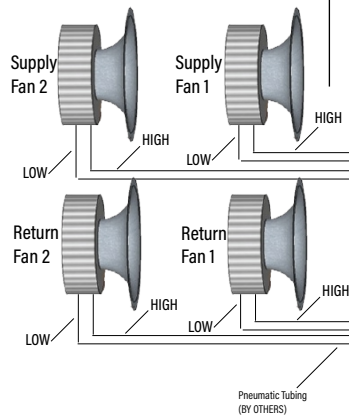

Which configuration is right for your project's protective ventilation strategy?

SUPPLY & RETURN AIRFLOW
Piezometer Rings (BY OTHERS)

MULTI-TRANS

OUTSIDE AIRFLOW
FE-1500
Airflow Station
Custom Construction Available

PRE & FINAL FILTERS
PRESSURE DROP

*Data Available on Local Display & Network Connection

COOLING & HEATING COILS PRESSURE DROP

*Data Available on Local Display & Network Connection

How do you order? Send us the spec and we'll do the rest!