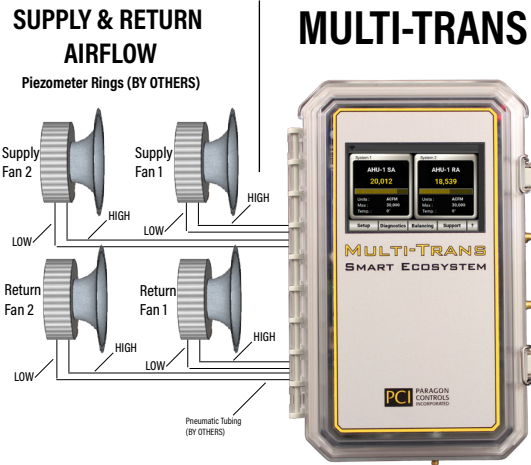

Which configuration is right for your project's protective ventilation strategy?

SUPPLY & RETURN AIRFLOW
Piezometer Rings (BY OTHERS)

MULTI-TRANS

OUTSIDE AIRFLOW
FE-1500
Airflow Station
Custom Construction Available

PRE & FINAL FILTERS
PRESSURE DROP

*Data Available on Local Display & Network Connection

COOLING & HEATING COILS PRESSURE DROP

*Data Available on Local Display & Network Connection

How do you order? Send us the spec and we'll do the rest!