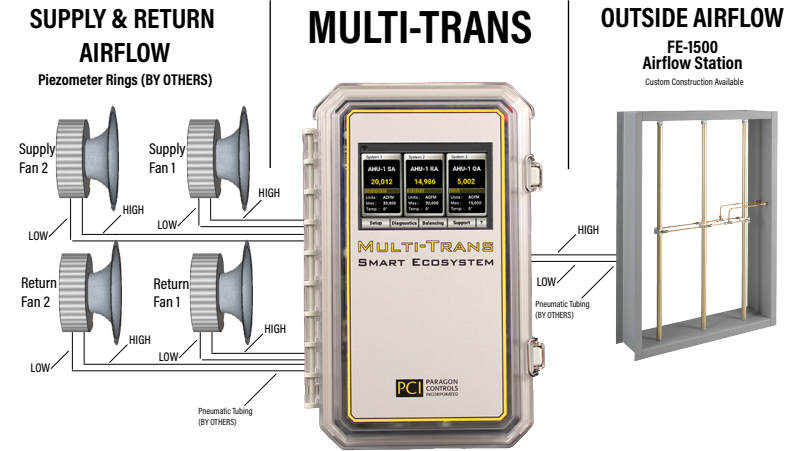

Which configuration is right for your project's protective ventilation strategy?

SUPPLY & RETURN AIRFLOW
Piezometer Rings (BY OTHERS)

MULTI-TRANS

OUTSIDE AIRFLOW
FE-1500
Airflow Station
Custom Construction Available

PRE & FINAL FILTERS
PRESSURE DROP

*Data Available on Local Display & Network Connection

COOLING & HEATING COILS PRESSURE DROP

*Data Available on Local Display & Network Connection

How do you order? Send us the spec and we'll do the rest!