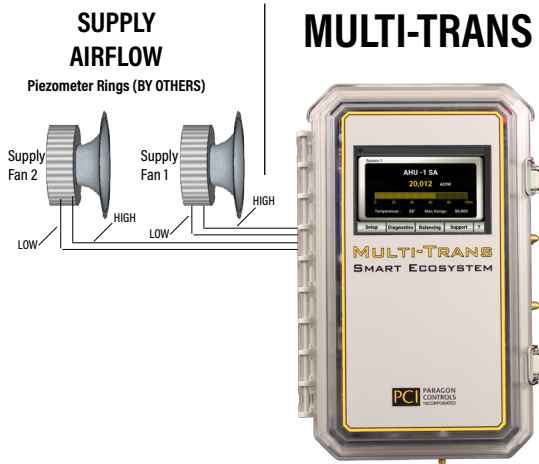

Which configuration is right for your project's protective ventilation strategy?

SUPPLY & RETURN AIRFLOW
Piezometer Rings (BY OTHERS)

MULTI-TRANS

OUTSIDE AIRFLOW
FE-1500
Airflow Station
Custom Construction Available

PRE & FINAL FILTERS
PRESSURE DROP

*Data Available on Local Display & Network Connection

COOLING & HEATING COILS PRESSURE DROP

*Data Available on Local Display & Network Connection

How do you order? Send us the spec and we'll do the rest!