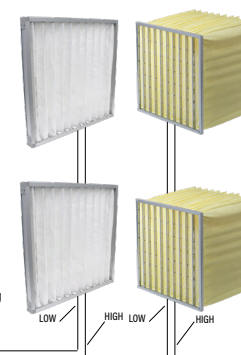

Which configuration is right for your project's protective ventilation strategy?

SUPPLY & RETURN AIRFLOW
Piezometer Rings (BY OTHERS)

MULTI-TRANS

OUTSIDE AIRFLOW
FE-1500
Airflow Station
Custom Construction Available

PRE & FINAL FILTERS
PRESSURE DROP

*Data Available on Local Display & Network Connection

COOLING & HEATING COILS PRESSURE DROP

*Data Available on Local Display & Network Connection

How do you order? Send us the spec and we'll do the rest!