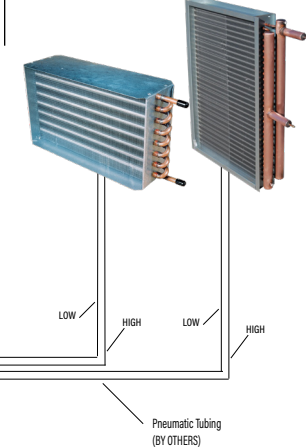

Which configuration is right for your project's protective ventilation strategy?

SUPPLY & RETURN AIRFLOW
Piezometer Rings (BY OTHERS)

MULTI-TRANS

OUTSIDE AIRFLOW
FE-1500
Airflow Station
Custom Construction Available

PRE & FINAL FILTERS
PRESSURE DROP

*Data Available on Local Display & Network Connection

COOLING & HEATING COILS PRESSURE DROP

*Data Available on Local Display & Network Connection

How do you order? Send us the spec and we'll do the rest!