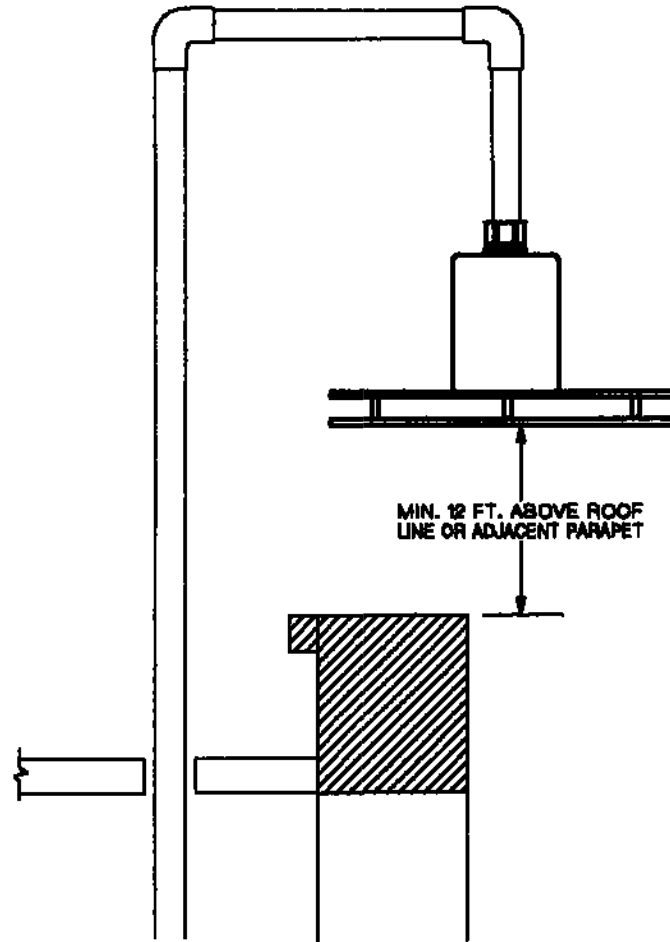

PE-8000 INSTALLATION GUIDE

PCI PARAGON CONTROLS INCORPORATED	TITLE: PE-8000 INSTALLATION AND MAINTENANCE INSTRUCTIONS			
	PROJECT NAME: NA			
DRAWN BY: VP	DATE: 10/9/15	W.O. #: NA	PROJECT NO.: NA	
CHECKED BY: VP	DATE: 10/9/15	SIZE SCALE: A NA	DRAWING NO.: PE-8000-IN	
APPROVED BY: KF	DATE: 10/9/15	NEXT ASSEMBLY: NA	SHEET: 1 OF 1	REV.: 01; 10/9/15